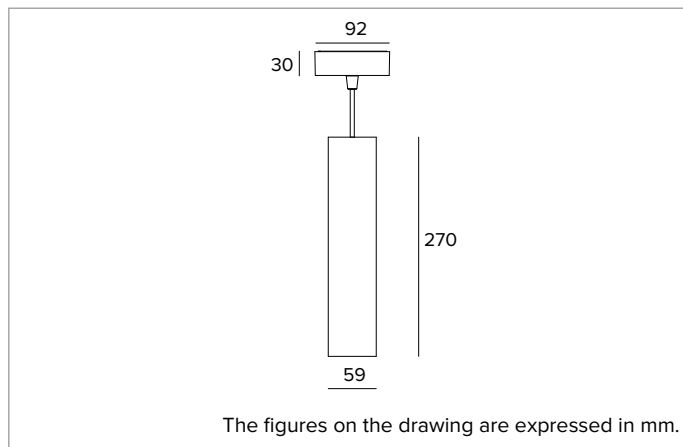

### LED suspension fixture for direct light emission powered by mains voltage

		4000K	H(m)	D(m)	Emax(lx)	
		Ra90		35°		
Fixture Power	10W	1	0.63	2588		
Source Flux	1321lm	2	1.26	647		
Fixture Flux	967lm	3	1.89	288		
Efficacy	101lm/W	4	2.51	162		
TS1986	Imax=1959cd/klm	Imax	2588cd	5	3.14	104